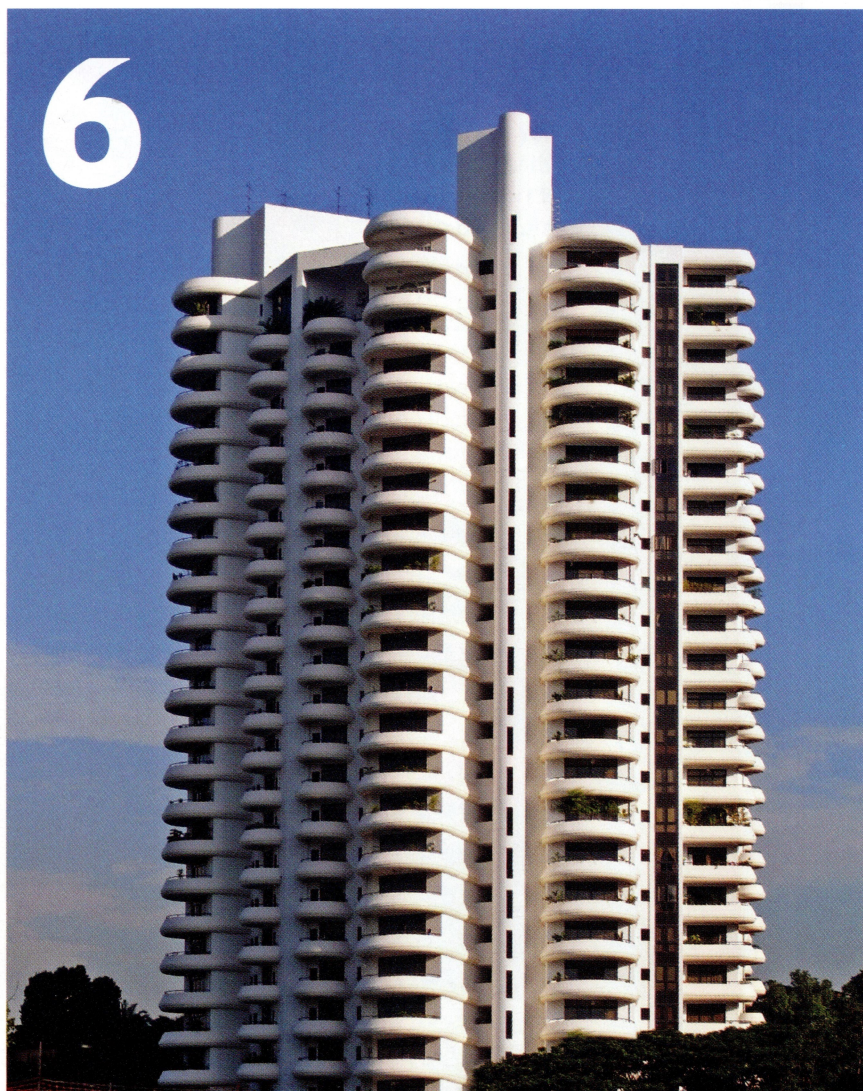

Feng Shui Master Louisa Ong-lee selects six of Singapore's most auspicious architectural sites

4 SANDCRAWLER

The Asian headquarters of Lucasfilm sits on land shaped like a diamond. Fire is an important element in this building, with its purpose of promoting the entertainment business. To feed this radiant flame, the serene and rejuvenating landscaped gardens, with their fish-filled ponds, waterfalls and vegetation, produce an excellent water-wood-fire combination.

5 SUNTEC CITY

The focal point here is the central, golden-ringed fountain of wealth, which links and anchors the five buildings around it. The golden ring represents the element metal, producing water, which symbolises wealth being created, collected and stored. The circular road surrounding the fountain activates its energy and emphasises abundance.

6 REGENCY PARK

This condominium has wonderful, bright energies in its halls, encouraging good opportunities to flow within. The property is located on a road shaped like a meandering river, which in feng shui is considered auspicious because rivers deposit fertile silt on their banks, enriching their valleys. When observed from above, the roof design represents butterflies and birds in flight.